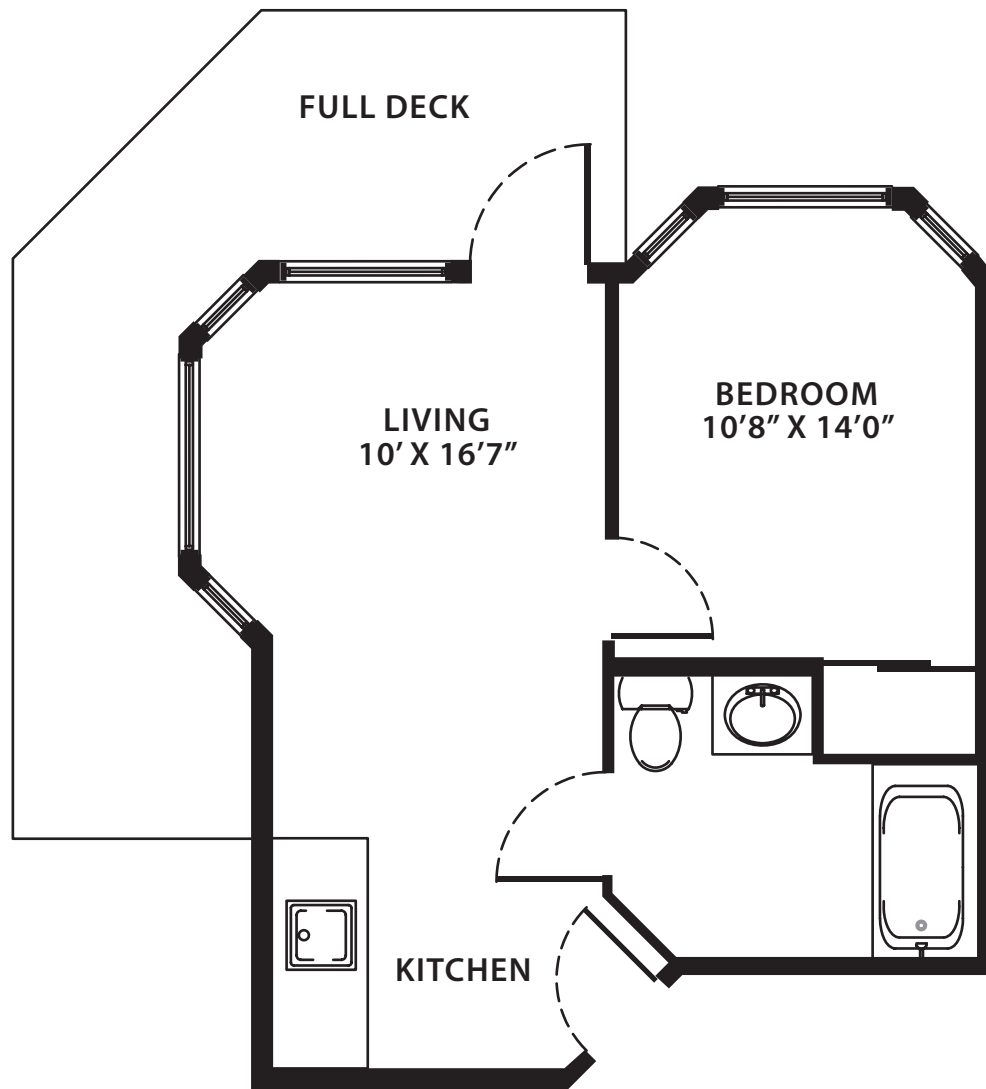

UNIT
■ ■ The Rundle

Studio with Patio or French Balcony | 277 SQ FT

WHITEHORN
VILLAGE

Comfort - Care - Community

UNIT
The Pineridge

Studio | 366 SQ FT

WHITEHORN
VILLAGE

Comfort - Care - Community

UNIT
The Temple

1 Bedroom with French Balcony | 450 SQ FT

**WHITEHORN
VILLAGE**

Comfort - Care - Community

UNIT

The Marlborough

1 Bedroom with Full Deck | 464 SQ FT

WHITEHORN
VILLAGE

Comfort - Care - Community

UNIT
The Castleridge

1 Bedroom + Den with Patio or French Balcony | 553 SQ FT

**WHITEHORN
VILLAGE**

Comfort - Care - Community

UNIT

The Falconridge

2 Bedroom with Full Deck | 663 SQ FT