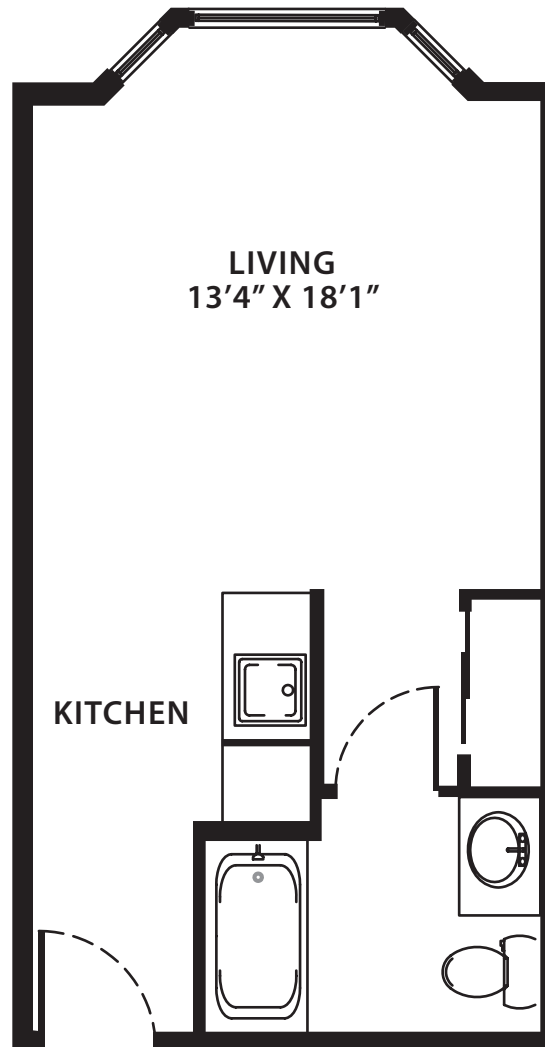

UNIT
■ ■ The Rundle

Studio with Patio or French Balcony | 277 SQ FT

WHITEHORN
VILLAGE

Comfort - Care - Community

UNIT
The Pineridge

Studio | 366 SQ FT

WHITEHORN
VILLAGE

Comfort - Care - Community

UNIT
The Temple

1 Bedroom with French Balcony | 450 SQ FT

**WHITEHORN
VILLAGE**

Comfort - Care - Community

UNIT

The Marlborough

1 Bedroom with Full Deck | 464 SQ FT

WHITEHORN
VILLAGE

Comfort - Care - Community

UNIT
The Castleridge

1 Bedroom + Den with Patio or French Balcony | 553 SQ FT

**WHITEHORN
VILLAGE**

Comfort - Care - Community

UNIT

The Falconridge

2 Bedroom with Full Deck | 663 SQ FT