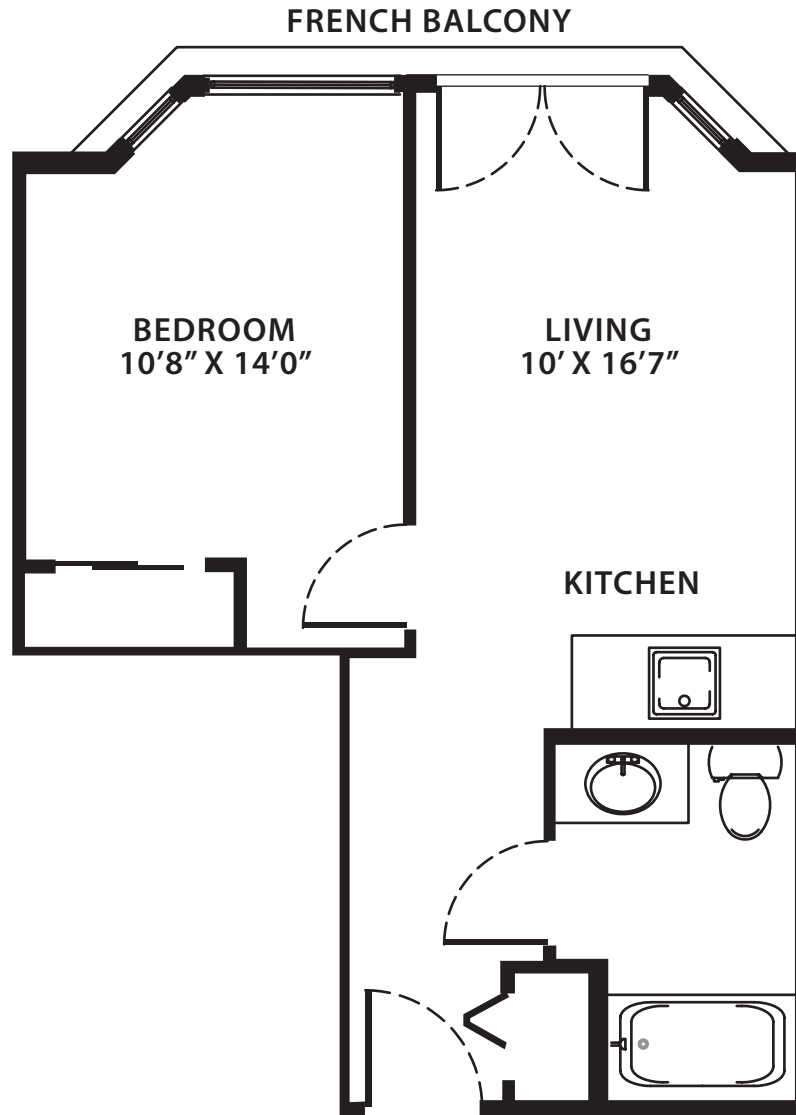

UNIT
■ ■ The Rundle

Studio with Patio or French Balcony | 277 SQ FT

WHITEHORN
VILLAGE

Comfort - Care - Community

UNIT
The Pineridge

Studio | 366 SQ FT

WHITEHORN
VILLAGE

Comfort - Care - Community

UNIT
The Temple

1 Bedroom with French Balcony | 450 SQ FT

**WHITEHORN
VILLAGE**

Comfort - Care - Community

UNIT

The Marlborough

1 Bedroom with Full Deck | 464 SQ FT

WHITEHORN
VILLAGE

Comfort - Care - Community

UNIT
The Castleridge

1 Bedroom + Den with Patio or French Balcony | 553 SQ FT

**WHITEHORN
VILLAGE**

Comfort - Care - Community

UNIT

The Falconridge

2 Bedroom with Full Deck | 663 SQ FT