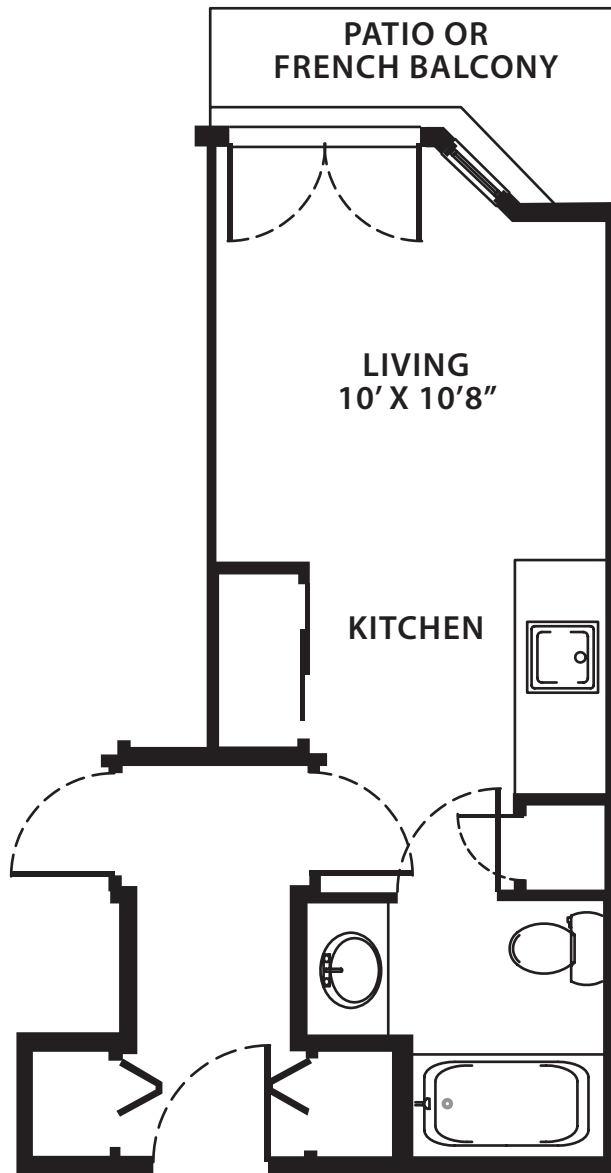

UNIT
■ ■ The Rundle

Studio with Patio or French Balcony | 277 SQ FT

WHITEHORN
VILLAGE

Comfort - Care - Community

UNIT
The Pineridge

Studio | 366 SQ FT

WHITEHORN
VILLAGE

Comfort - Care - Community

UNIT
The Temple

1 Bedroom with French Balcony | 450 SQ FT

**WHITEHORN
VILLAGE**

Comfort - Care - Community

UNIT

The Marlborough

1 Bedroom with Full Deck | 464 SQ FT

WHITEHORN
VILLAGE

Comfort - Care - Community

UNIT
The Castleridge

1 Bedroom + Den with Patio or French Balcony | 553 SQ FT

**WHITEHORN
VILLAGE**

Comfort - Care - Community

UNIT

The Falconridge

2 Bedroom with Full Deck | 663 SQ FT