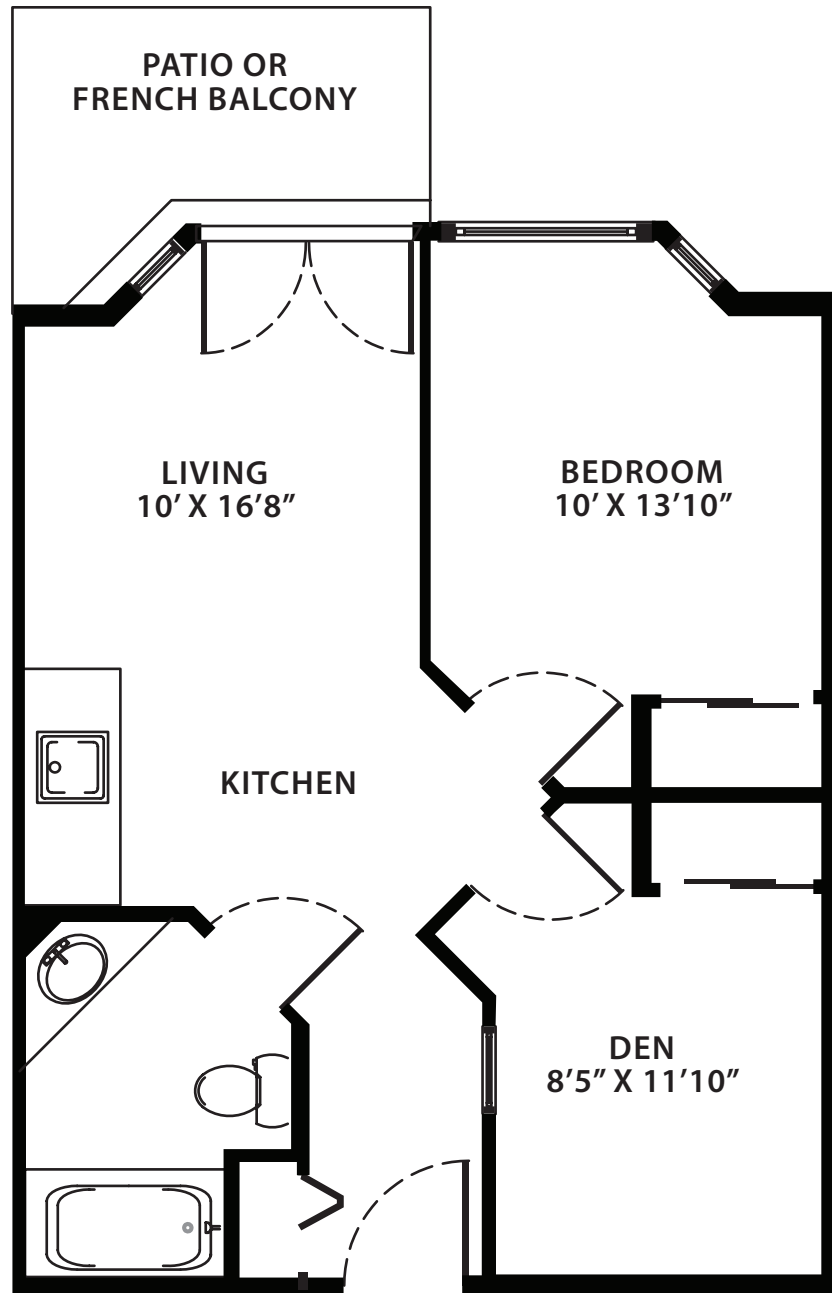

UNIT
■ ■ The Rundle

Studio with Patio or French Balcony | 277 SQ FT

WHITEHORN
VILLAGE

Comfort - Care - Community

UNIT
The Pineridge

Studio | 366 SQ FT

WHITEHORN
VILLAGE

Comfort - Care - Community

UNIT
The Temple

1 Bedroom with French Balcony | 450 SQ FT

**WHITEHORN
VILLAGE**

Comfort - Care - Community

UNIT

The Marlborough

1 Bedroom with Full Deck | 464 SQ FT

WHITEHORN
VILLAGE

Comfort - Care - Community

UNIT
The Castleridge

1 Bedroom + Den with Patio or French Balcony | 553 SQ FT

**WHITEHORN
VILLAGE**

Comfort - Care - Community

UNIT

The Falconridge

2 Bedroom with Full Deck | 663 SQ FT