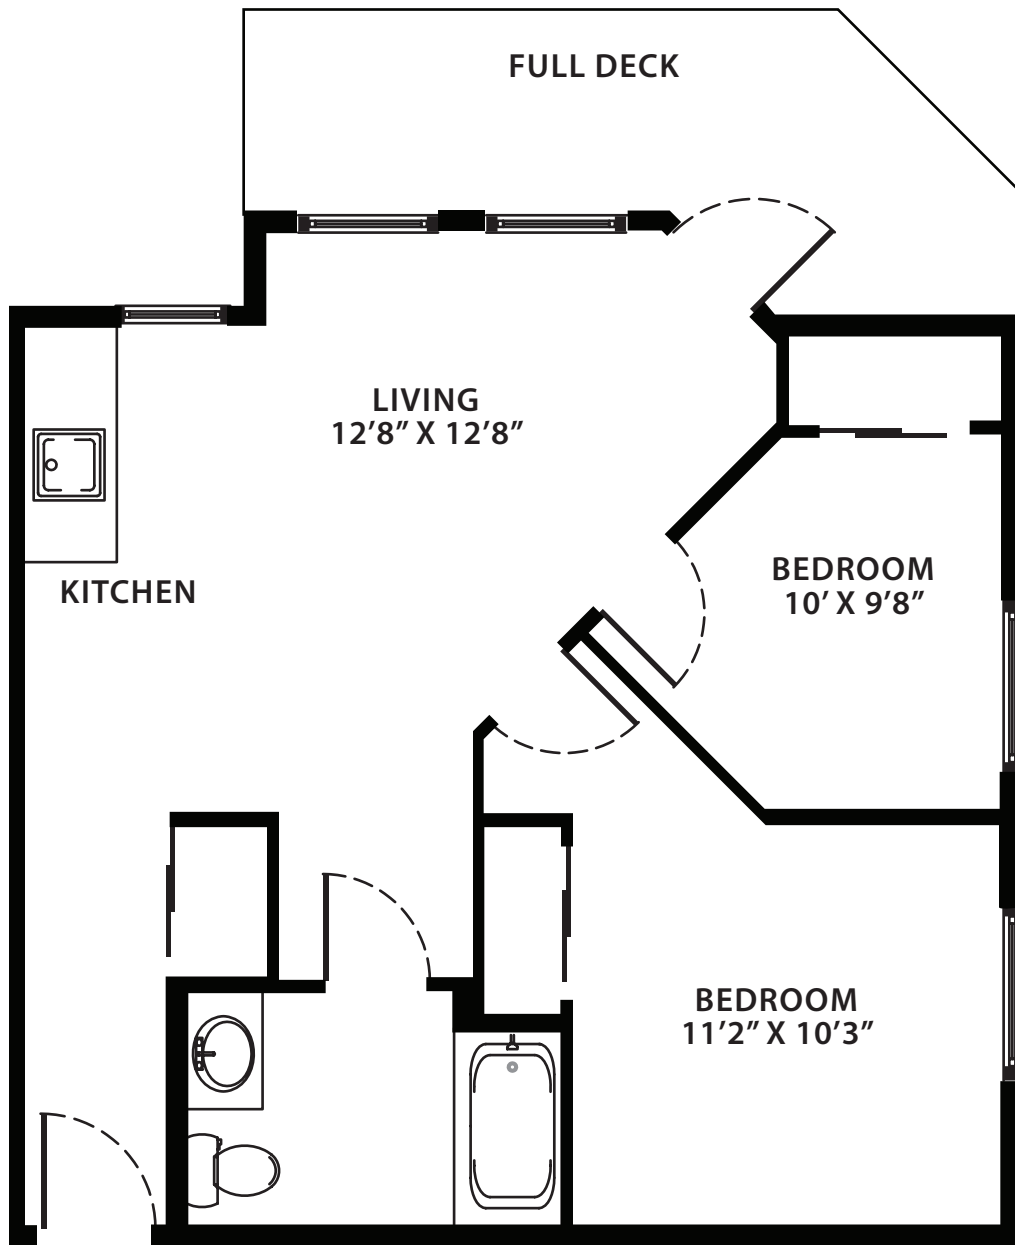

UNIT
■ ■ The Rundle

Studio with Patio or French Balcony | 277 SQ FT

WHITEHORN
VILLAGE

Comfort - Care - Community

UNIT
The Pineridge

Studio | 366 SQ FT

WHITEHORN
VILLAGE

Comfort - Care - Community

UNIT
The Temple

1 Bedroom with French Balcony | 450 SQ FT

**WHITEHORN
VILLAGE**

Comfort - Care - Community

UNIT

The Marlborough

1 Bedroom with Full Deck | 464 SQ FT

WHITEHORN
VILLAGE

Comfort - Care - Community

UNIT
The Castleridge

1 Bedroom + Den with Patio or French Balcony | 553 SQ FT

**WHITEHORN
VILLAGE**

Comfort - Care - Community

UNIT

The Falconridge

2 Bedroom with Full Deck | 663 SQ FT